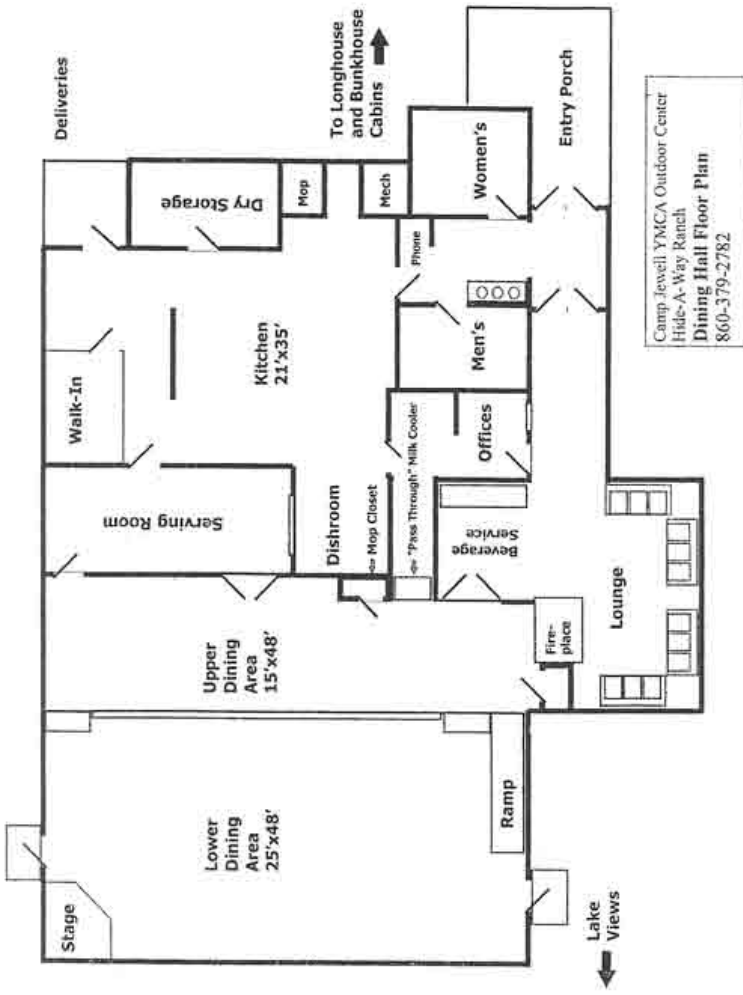

# Hide-A-Way Ranch Cabin Layouts

Camp Jewell YMCA Outdoor Center  
Hide-A-Way Ranch  
**Longhouse Floor Plan**  
860-379-2782  
Built in 2002 as Accessible Facility

Your cabins are named with Native American words. Here's what they mean:  
Algonquin = "People of the other shore"  
Manitook = "God's country"  
Natick = "My home"  
Wiscasset = "At the hidden outlet"

Camp Jewell YMCA Outdoor Center  
Hide-A-Way Ranch  
**Bunkhouse Floor Plan**  
860-379-2782  
Built in 2001 as Accessible Facility

Your cabin is the summer headquarters for our Ranch. Camp serving campers ages 13-15. The bunkhouse sections are named after horse breeds.