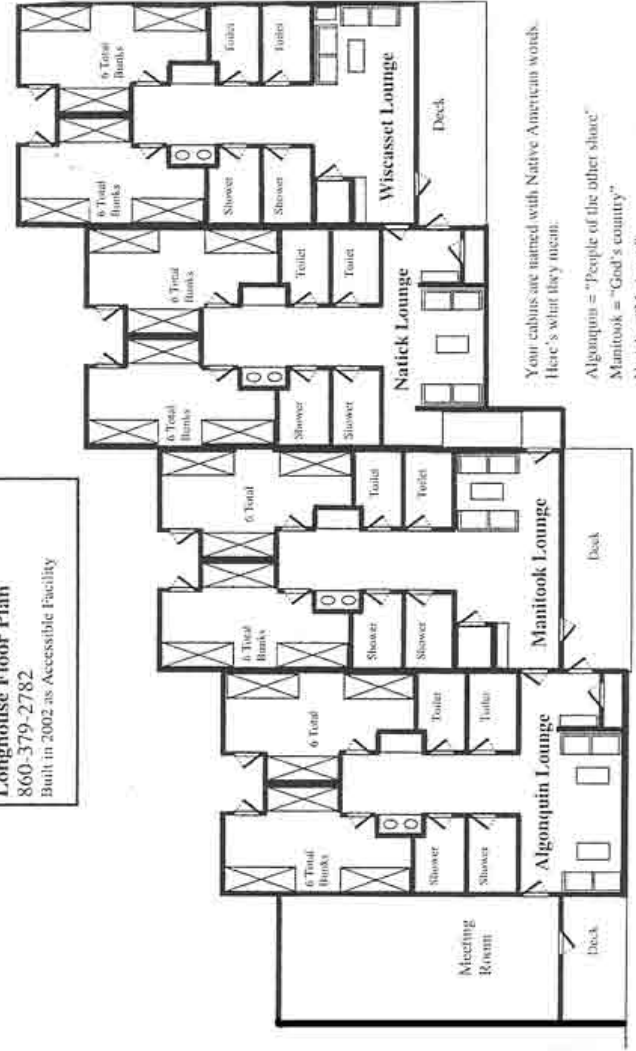

# Hide-A-Way Ranch Cabin Layouts

Camp Jewell YMCA Outdoor Center  
Hide-A-Way Ranch  
**Longhouse Floor Plan**  
860-379-2782  
Built in 2002 as Accessible Facility

Your cabins are named with Native American words. Here's what they mean:  
Algonquin = "People of the other shore"  
Manitook = "God's country"  
Natick = "My home"  
Wiscasset = "At the hidden outlet"

Camp Jewell YMCA Outdoor Center  
Hide-A-Way Ranch  
**Bunkhouse Floor Plan**  
860-379-2782  
Built in 2001 as Accessible Facility

Your cabin is the summer headquarters for our Ranch. Camp serving campers ages 13-15. The bunkhouse sections are named after horse breeds.