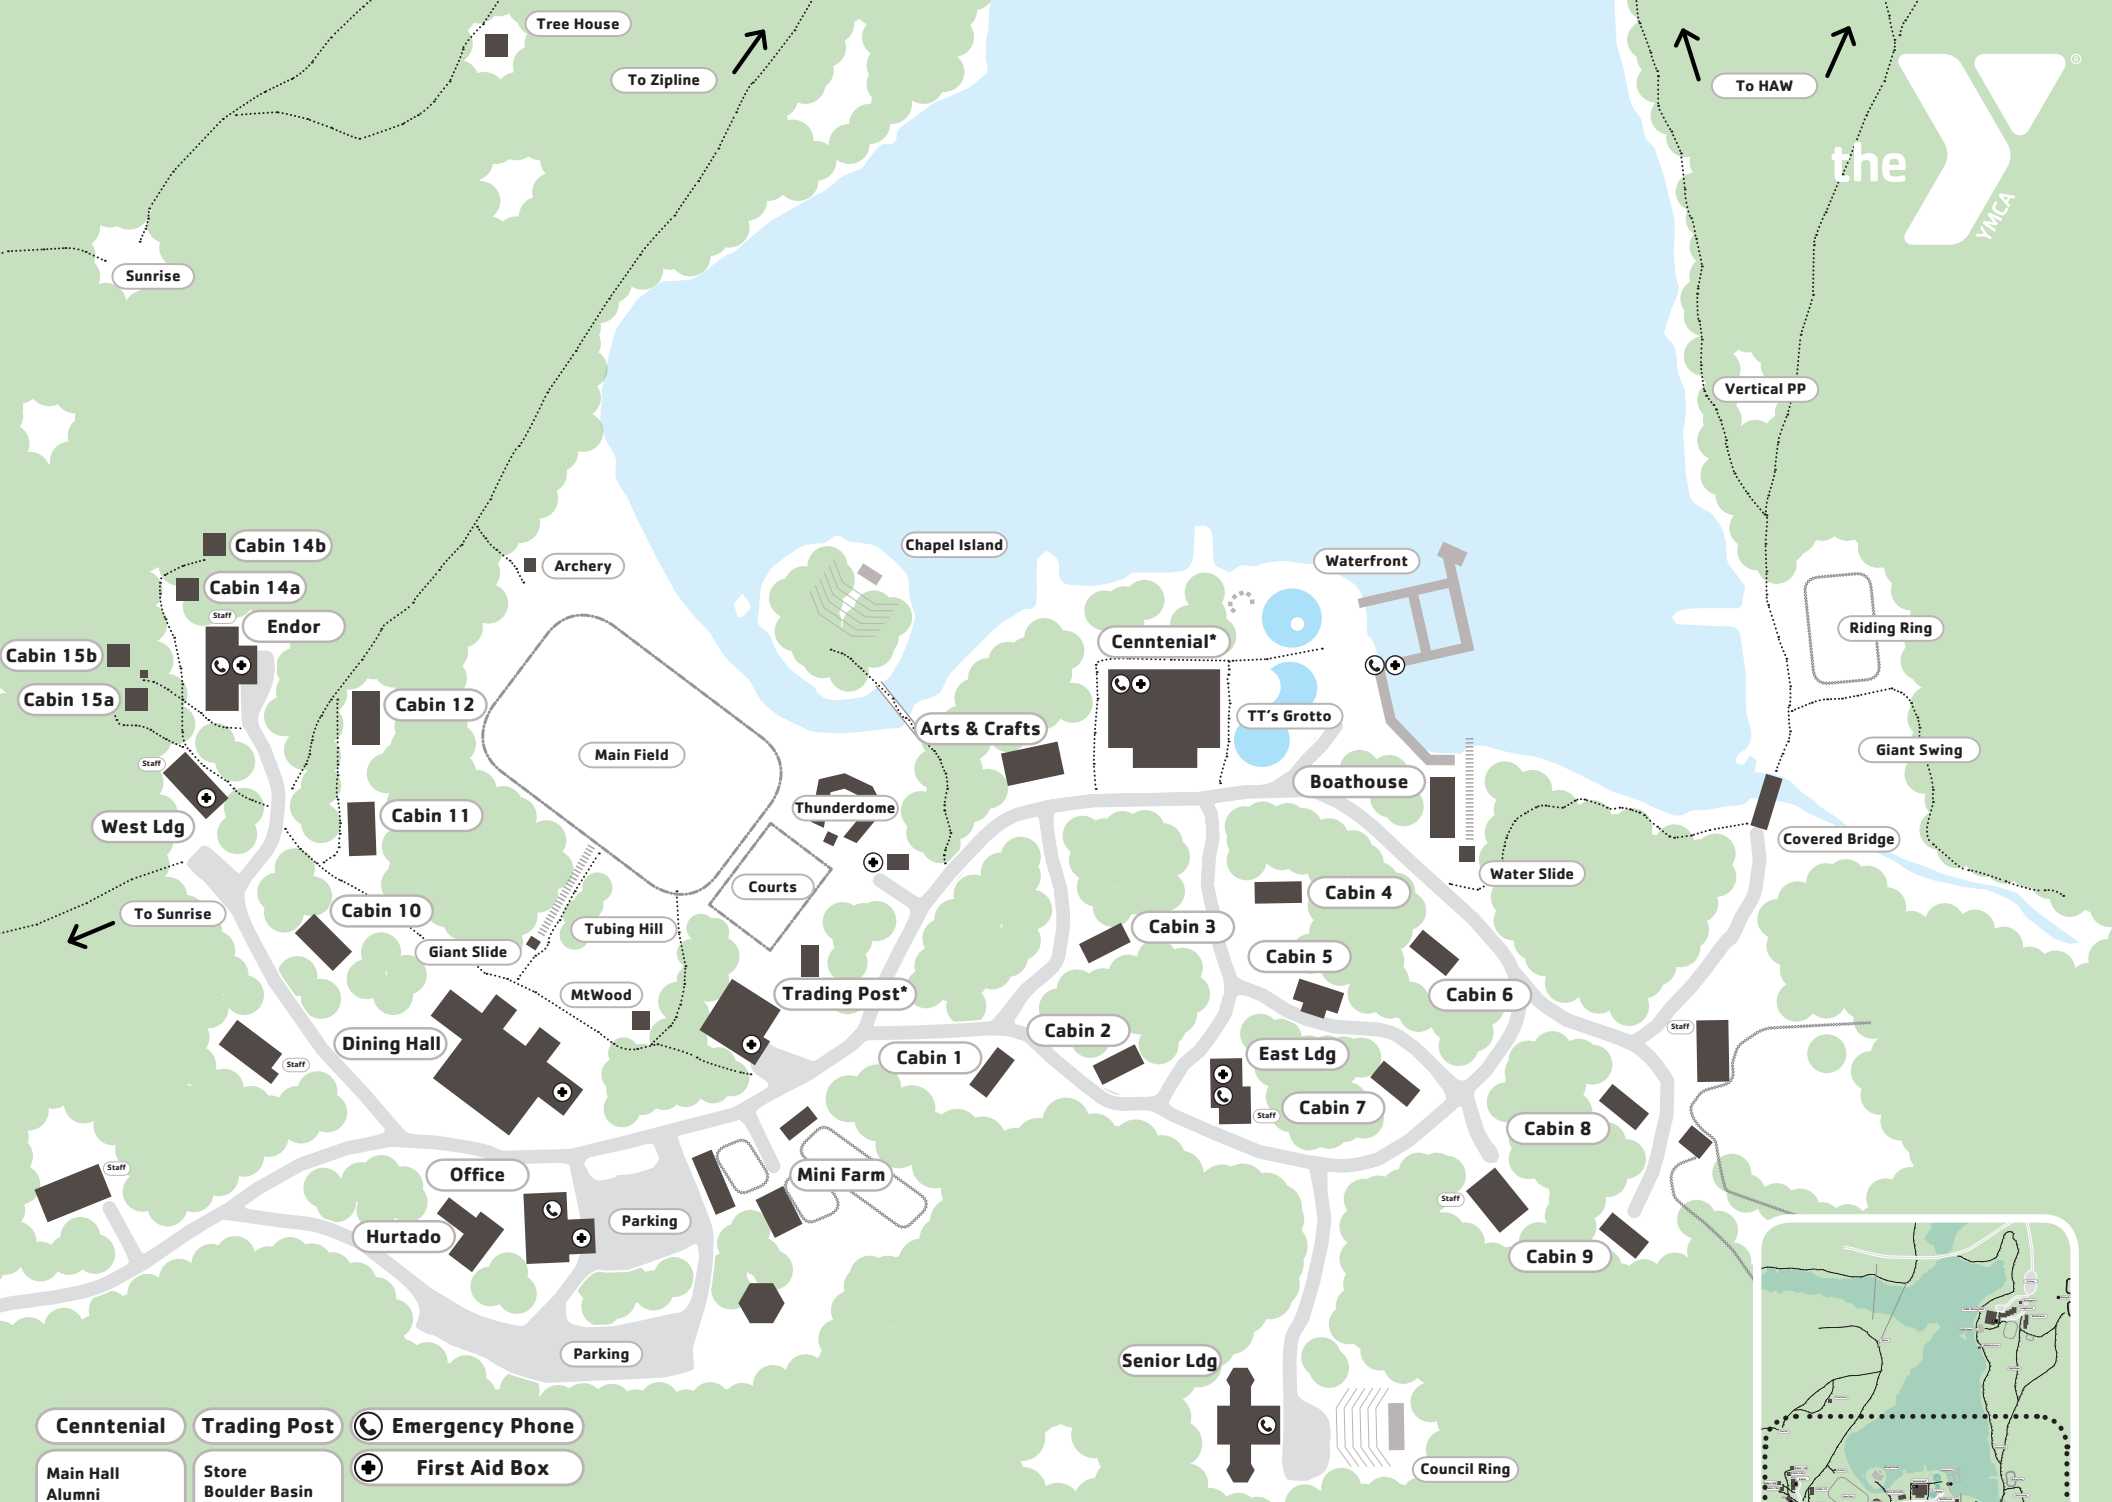

- **Cenntenial**
- **Trading Post**
- **Emergency Phone**
- **First Aid Box**

- Main Hall
- Alumni
- Science Room
- Fitness Center
- Candles
- Woodside Studio
- Store
- Boulder Basin
- Meeting Room
- Swanzy
- Gaga Courts

CAMP JEWELL YMCA - MAIN CAMP